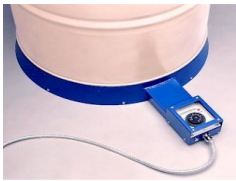

BASE DRUM HEATER 20 to 150C

PART NUMBER	DRUM SIZE	VOLTS	WATTS	SIZE (mm)	NETT PRICE		
					1-2PCS	3-4PCS	5PCS+
HBD-D230V900W	200L	230V	900W		€508	€480	€453
HBD-D110V900W	200L	110V	900W		€508	€480	€453